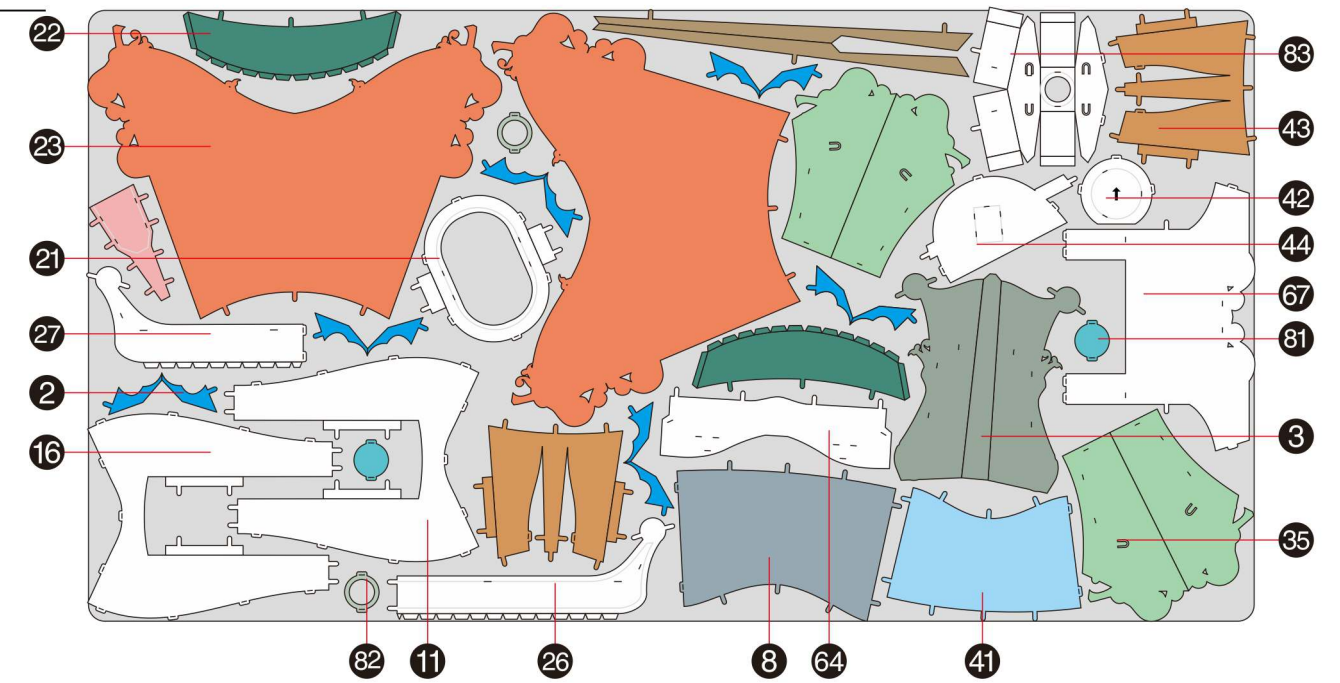

## THE TITAN HP139

Metal Sheet + Parts Package Sketch Map

© Wist Plastic & Metal Technology Limited. All rights reserved.  
CP-PART-HP139#-A1-20210428

Metal Sheet

**A**

Metal Sheet

**B**

Metal Sheet

**C**

Metal Sheet

**D**

Metal Sheet

**E**

Clear plastic tube

6mm Outer diameter  
4mm Inner diameter  
18mm Length

Stainless steel tube

4mm Outer diameter of the hole  
40mm Length