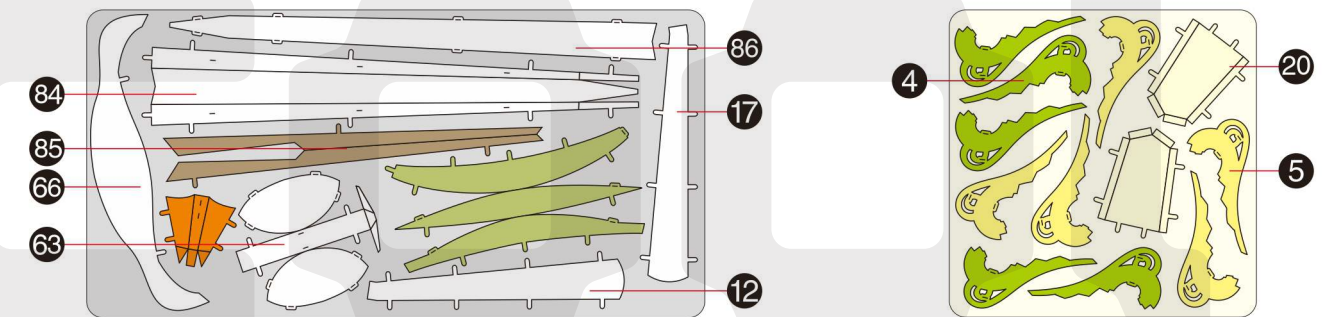

## THE TITAN HP139

Metal Sheet + Parts Package Sketch Map

© Wist Plastic & Metal Technology Limited. All rights reserved.  
CP-PART-HP139#-A1-20210428

Metal Sheet

**A**

Metal Sheet

**B**

Metal Sheet

**C**

Metal Sheet

**D**

Metal Sheet

**E**

Clear plastic tube

6mm Outer diameter  
4mm Inner diameter  
18mm Length

Stainless steel tube

4mm Outer diameter of the hole  
40mm Length