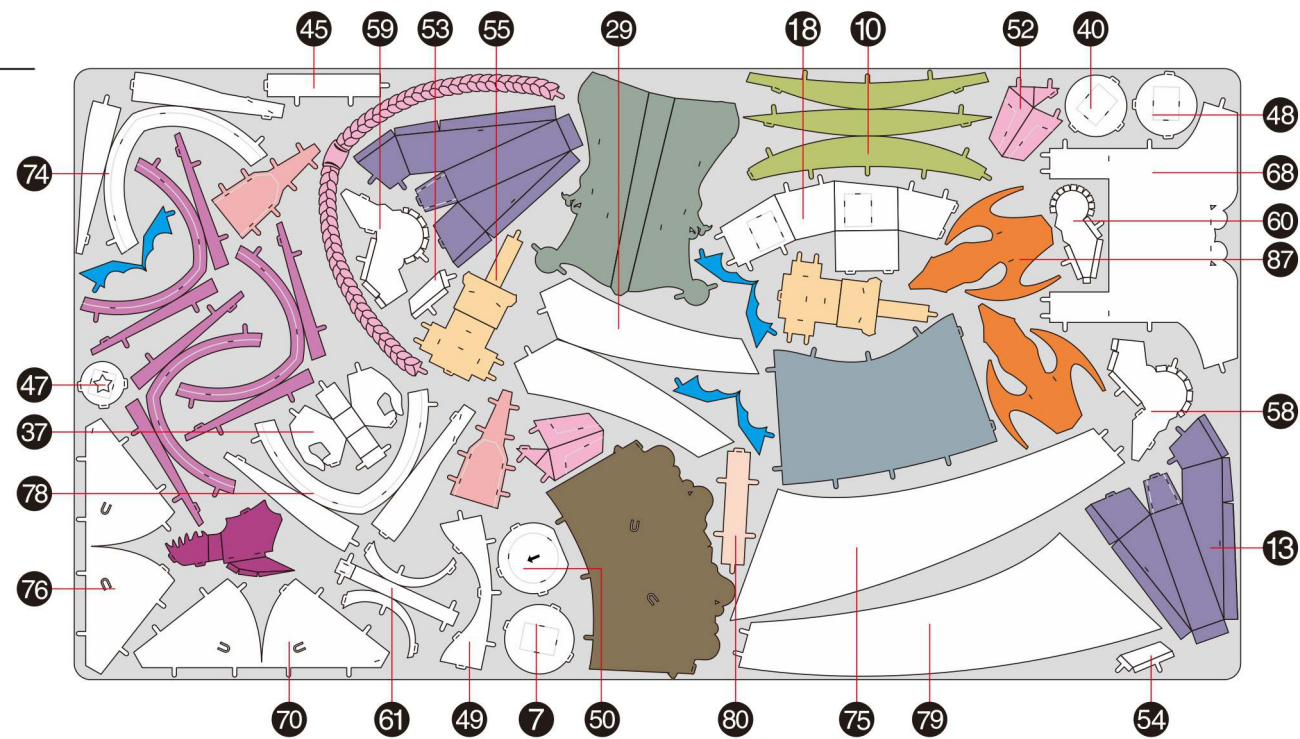

## THE TITAN HP139

Metal Sheet + Parts Package Sketch Map

© Wist Plastic & Metal Technology Limited. All rights reserved.  
CP-PART-HP139#-A1-20210428

Metal Sheet

**A**

Metal Sheet

**B**

Metal Sheet

**C**

Metal Sheet

**D**

Metal Sheet

**E**

Clear plastic tube

6mm Outer diameter  
4mm Inner diameter  
18mm Length

Stainless steel tube

4mm Outer diameter of the hole  
40mm Length