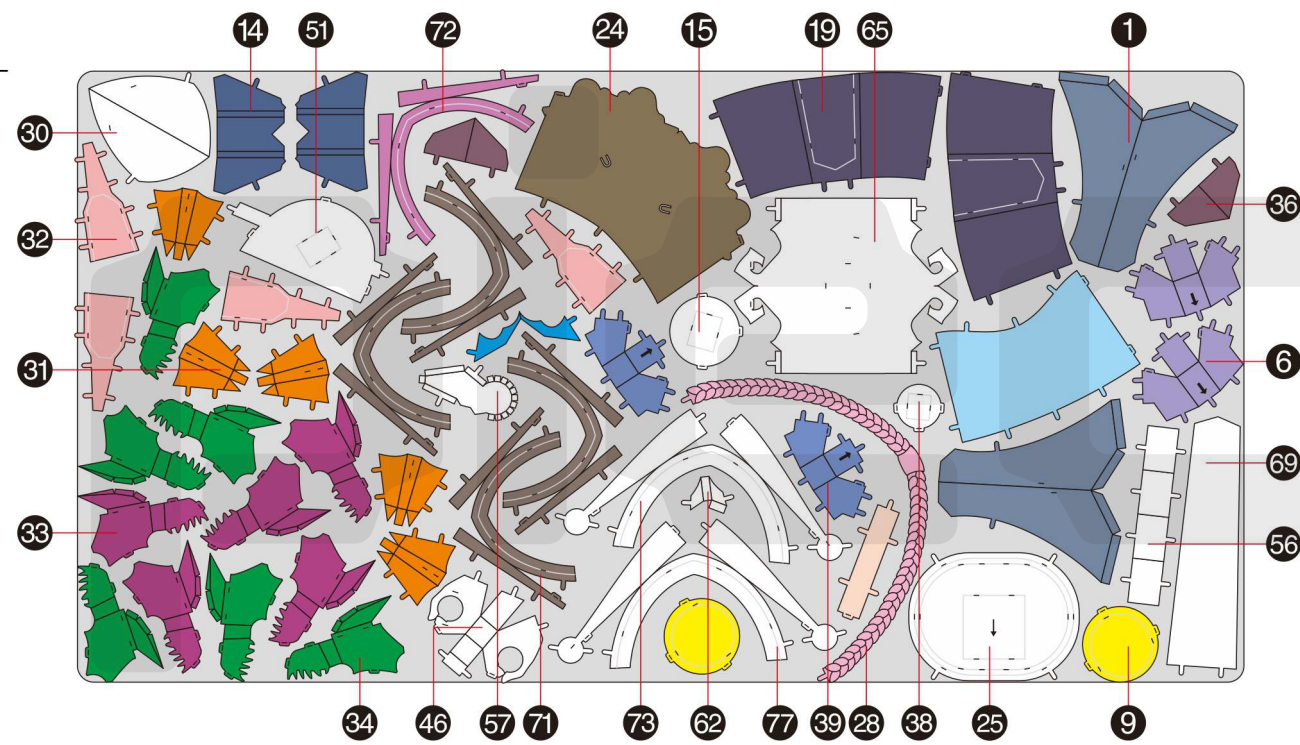

## THE TITAN HP139

Metal Sheet + Parts Package Sketch Map

© Wist Plastic & Metal Technology Limited. All rights reserved.  
CP-PART-HP139#-A1-20210428

Metal Sheet

**A**

Metal Sheet

**B**

Metal Sheet

**C**

Metal Sheet

**D**

Metal Sheet

**E**

Clear plastic tube

6mm Outer diameter  
4mm Inner diameter  
18mm Length

Stainless steel tube

4mm Outer diameter of the hole  
40mm Length