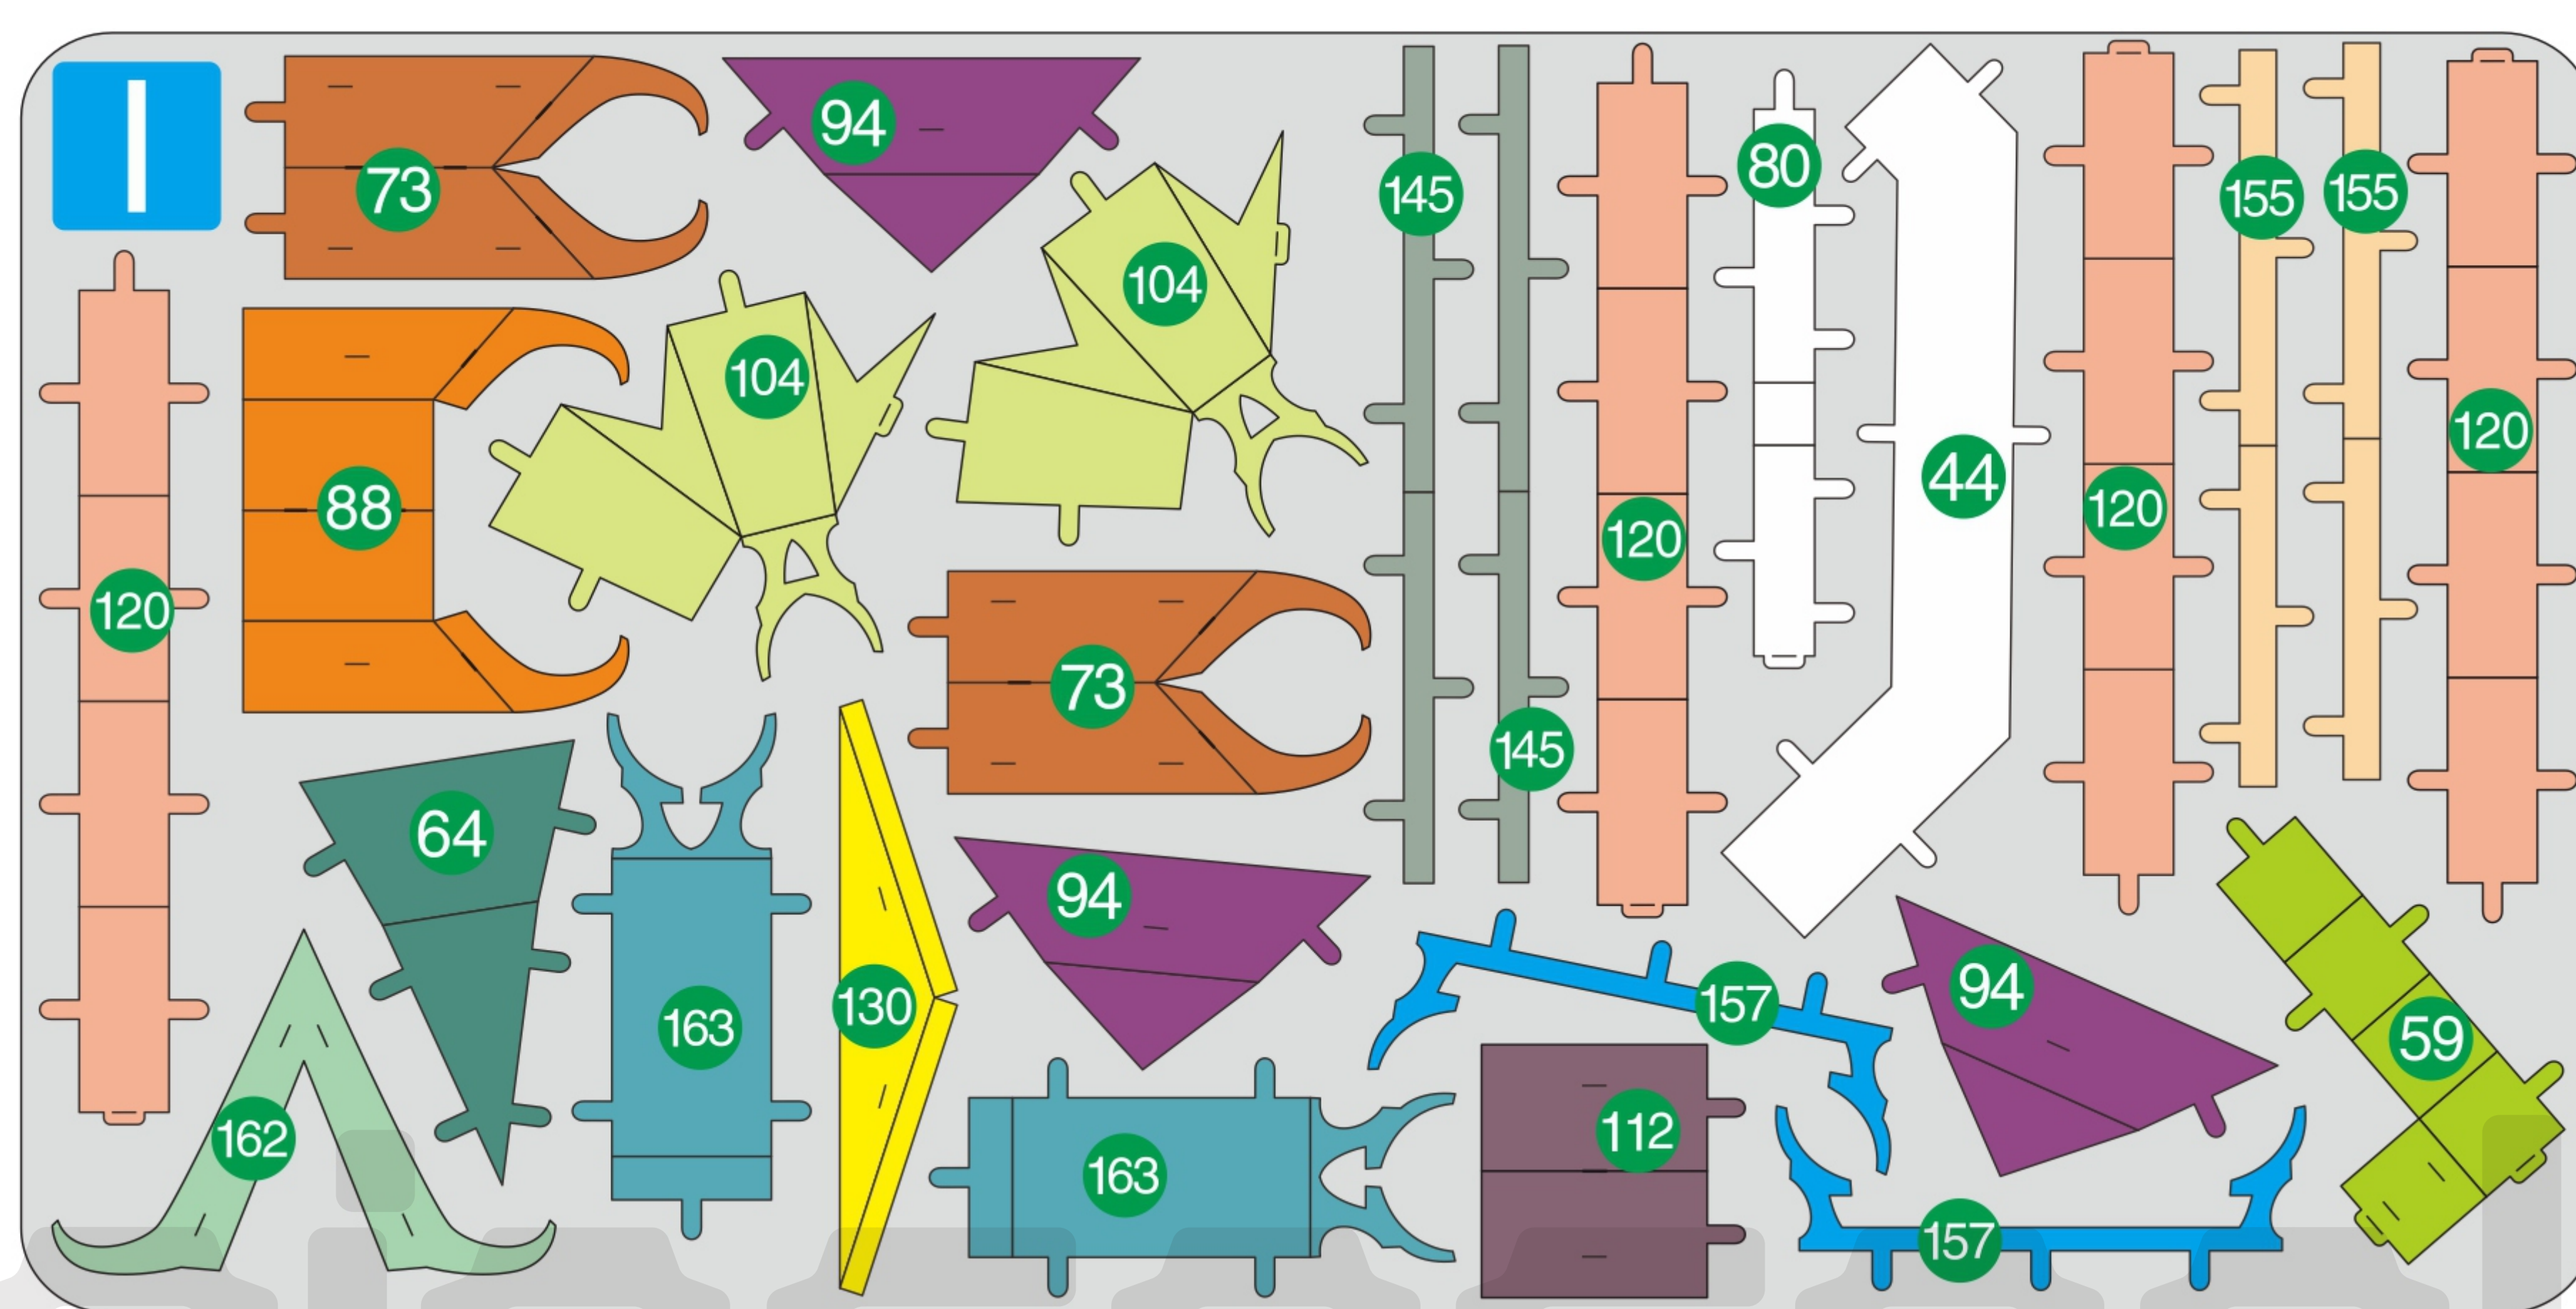

SKY ROYAL PALACE  
HP308

piececool