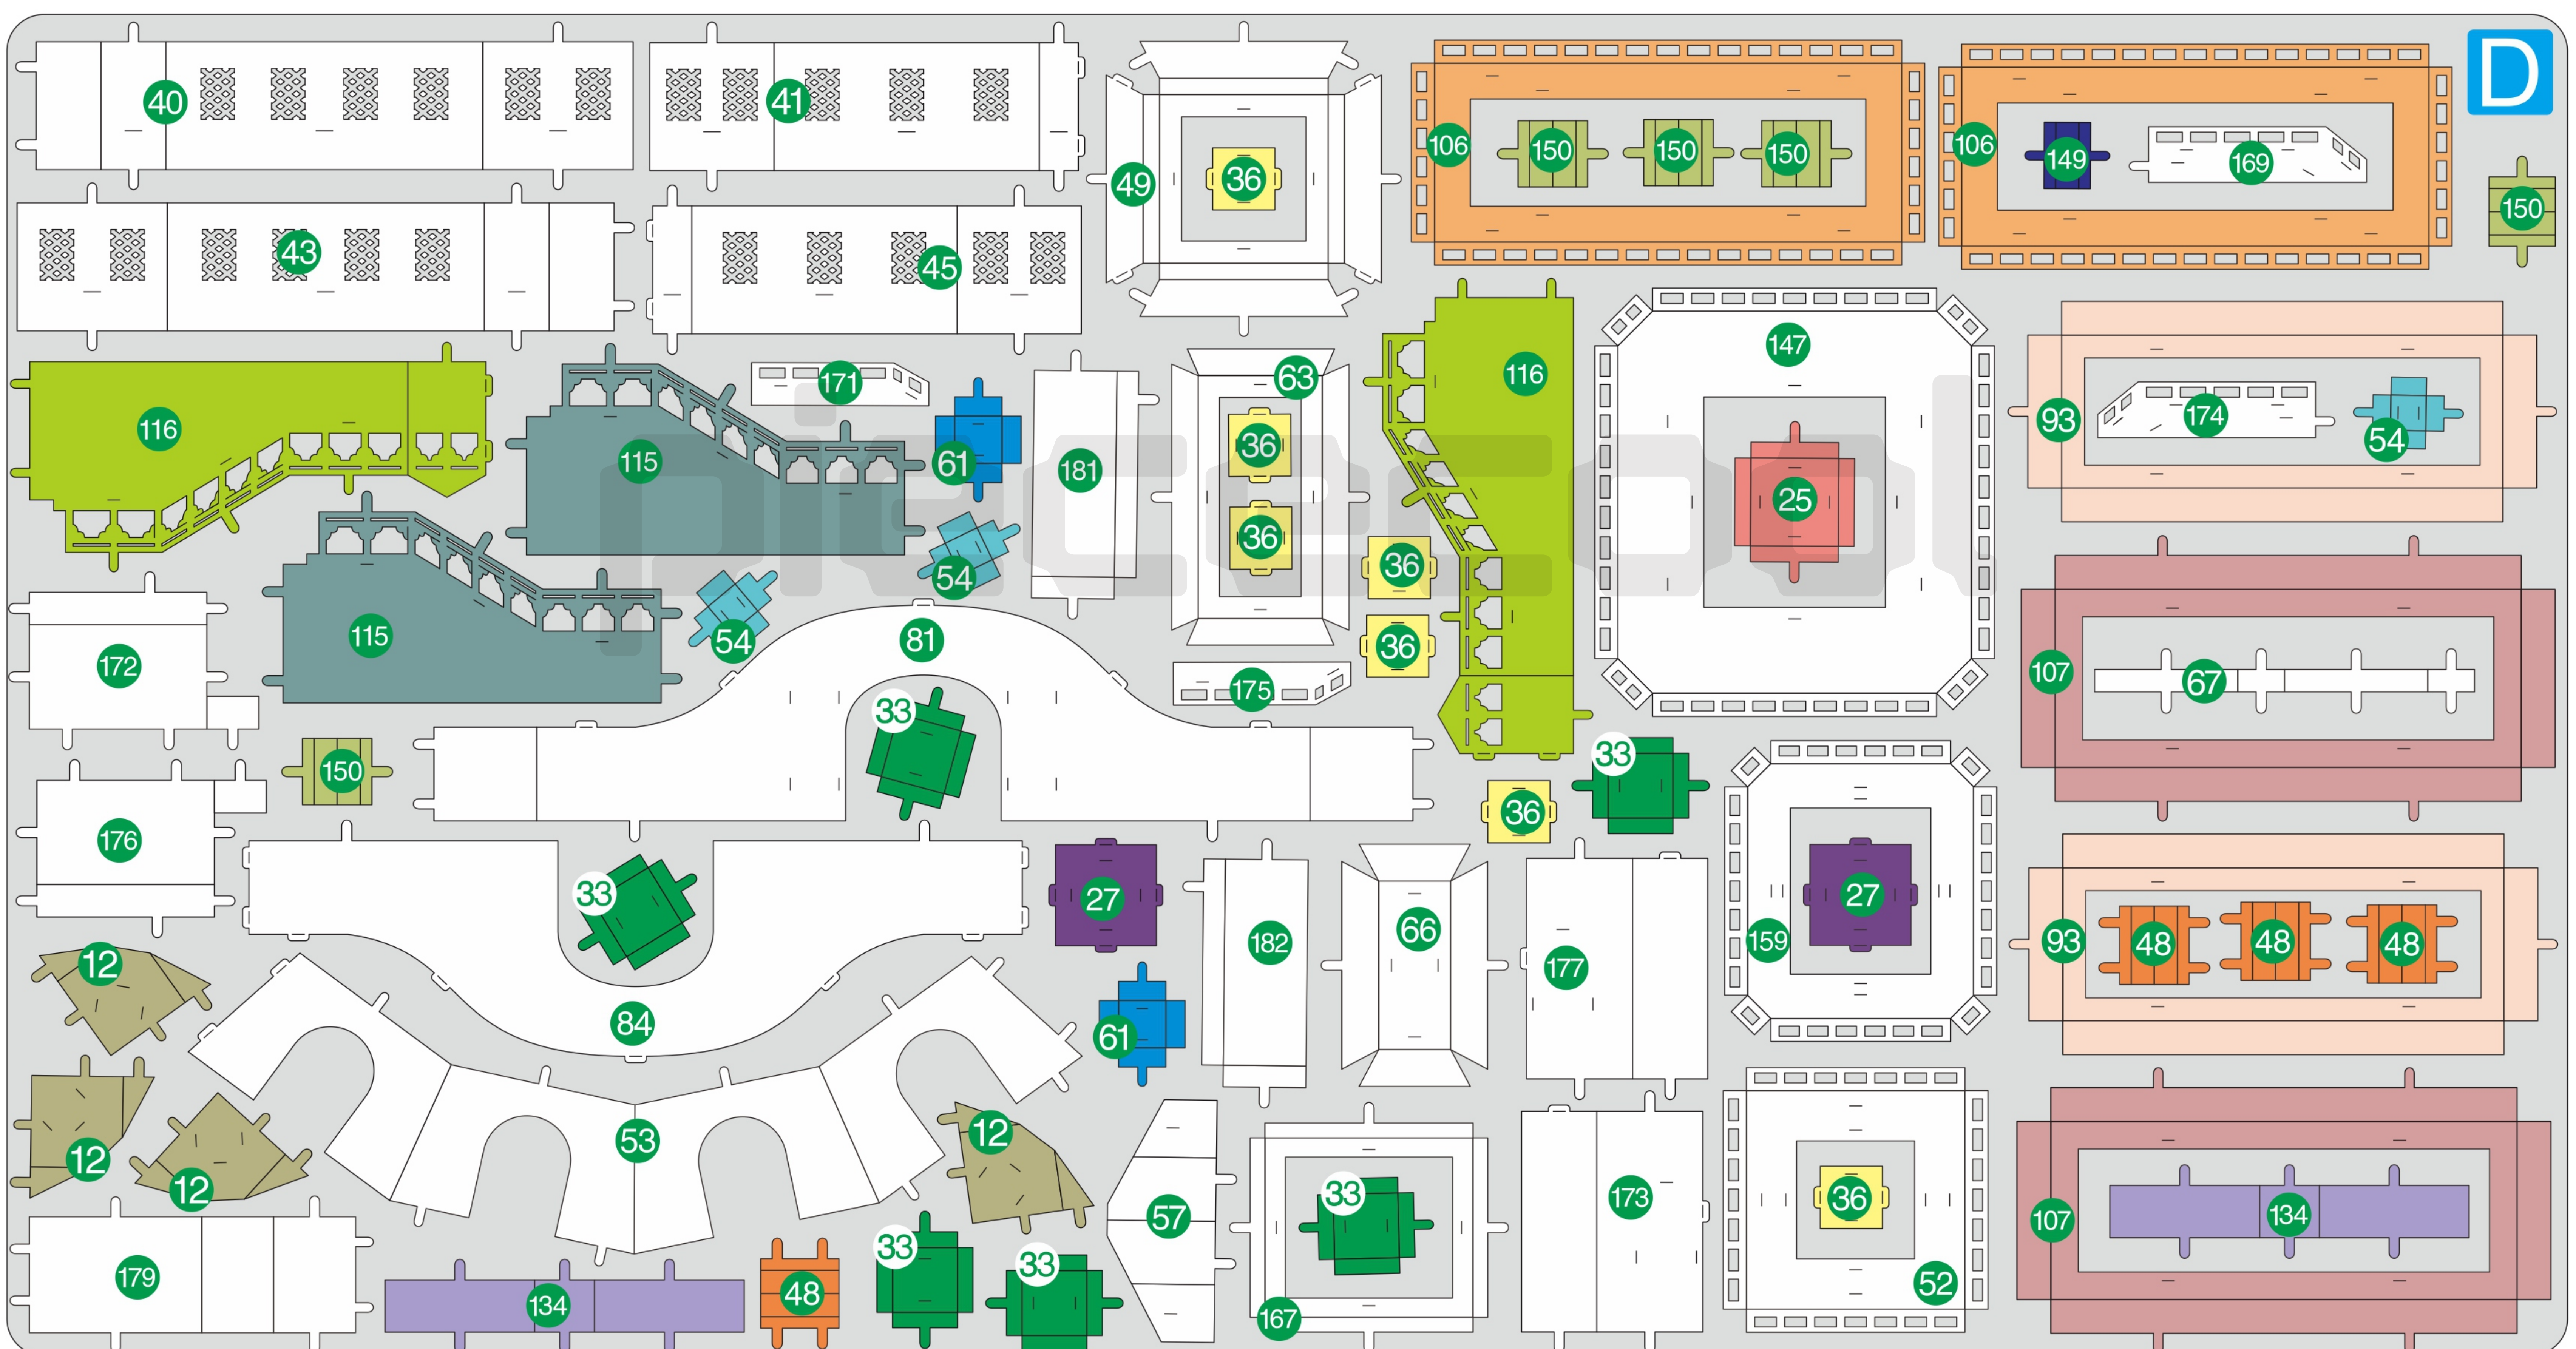

SKY ROYAL PALACE  
HP308

piececool