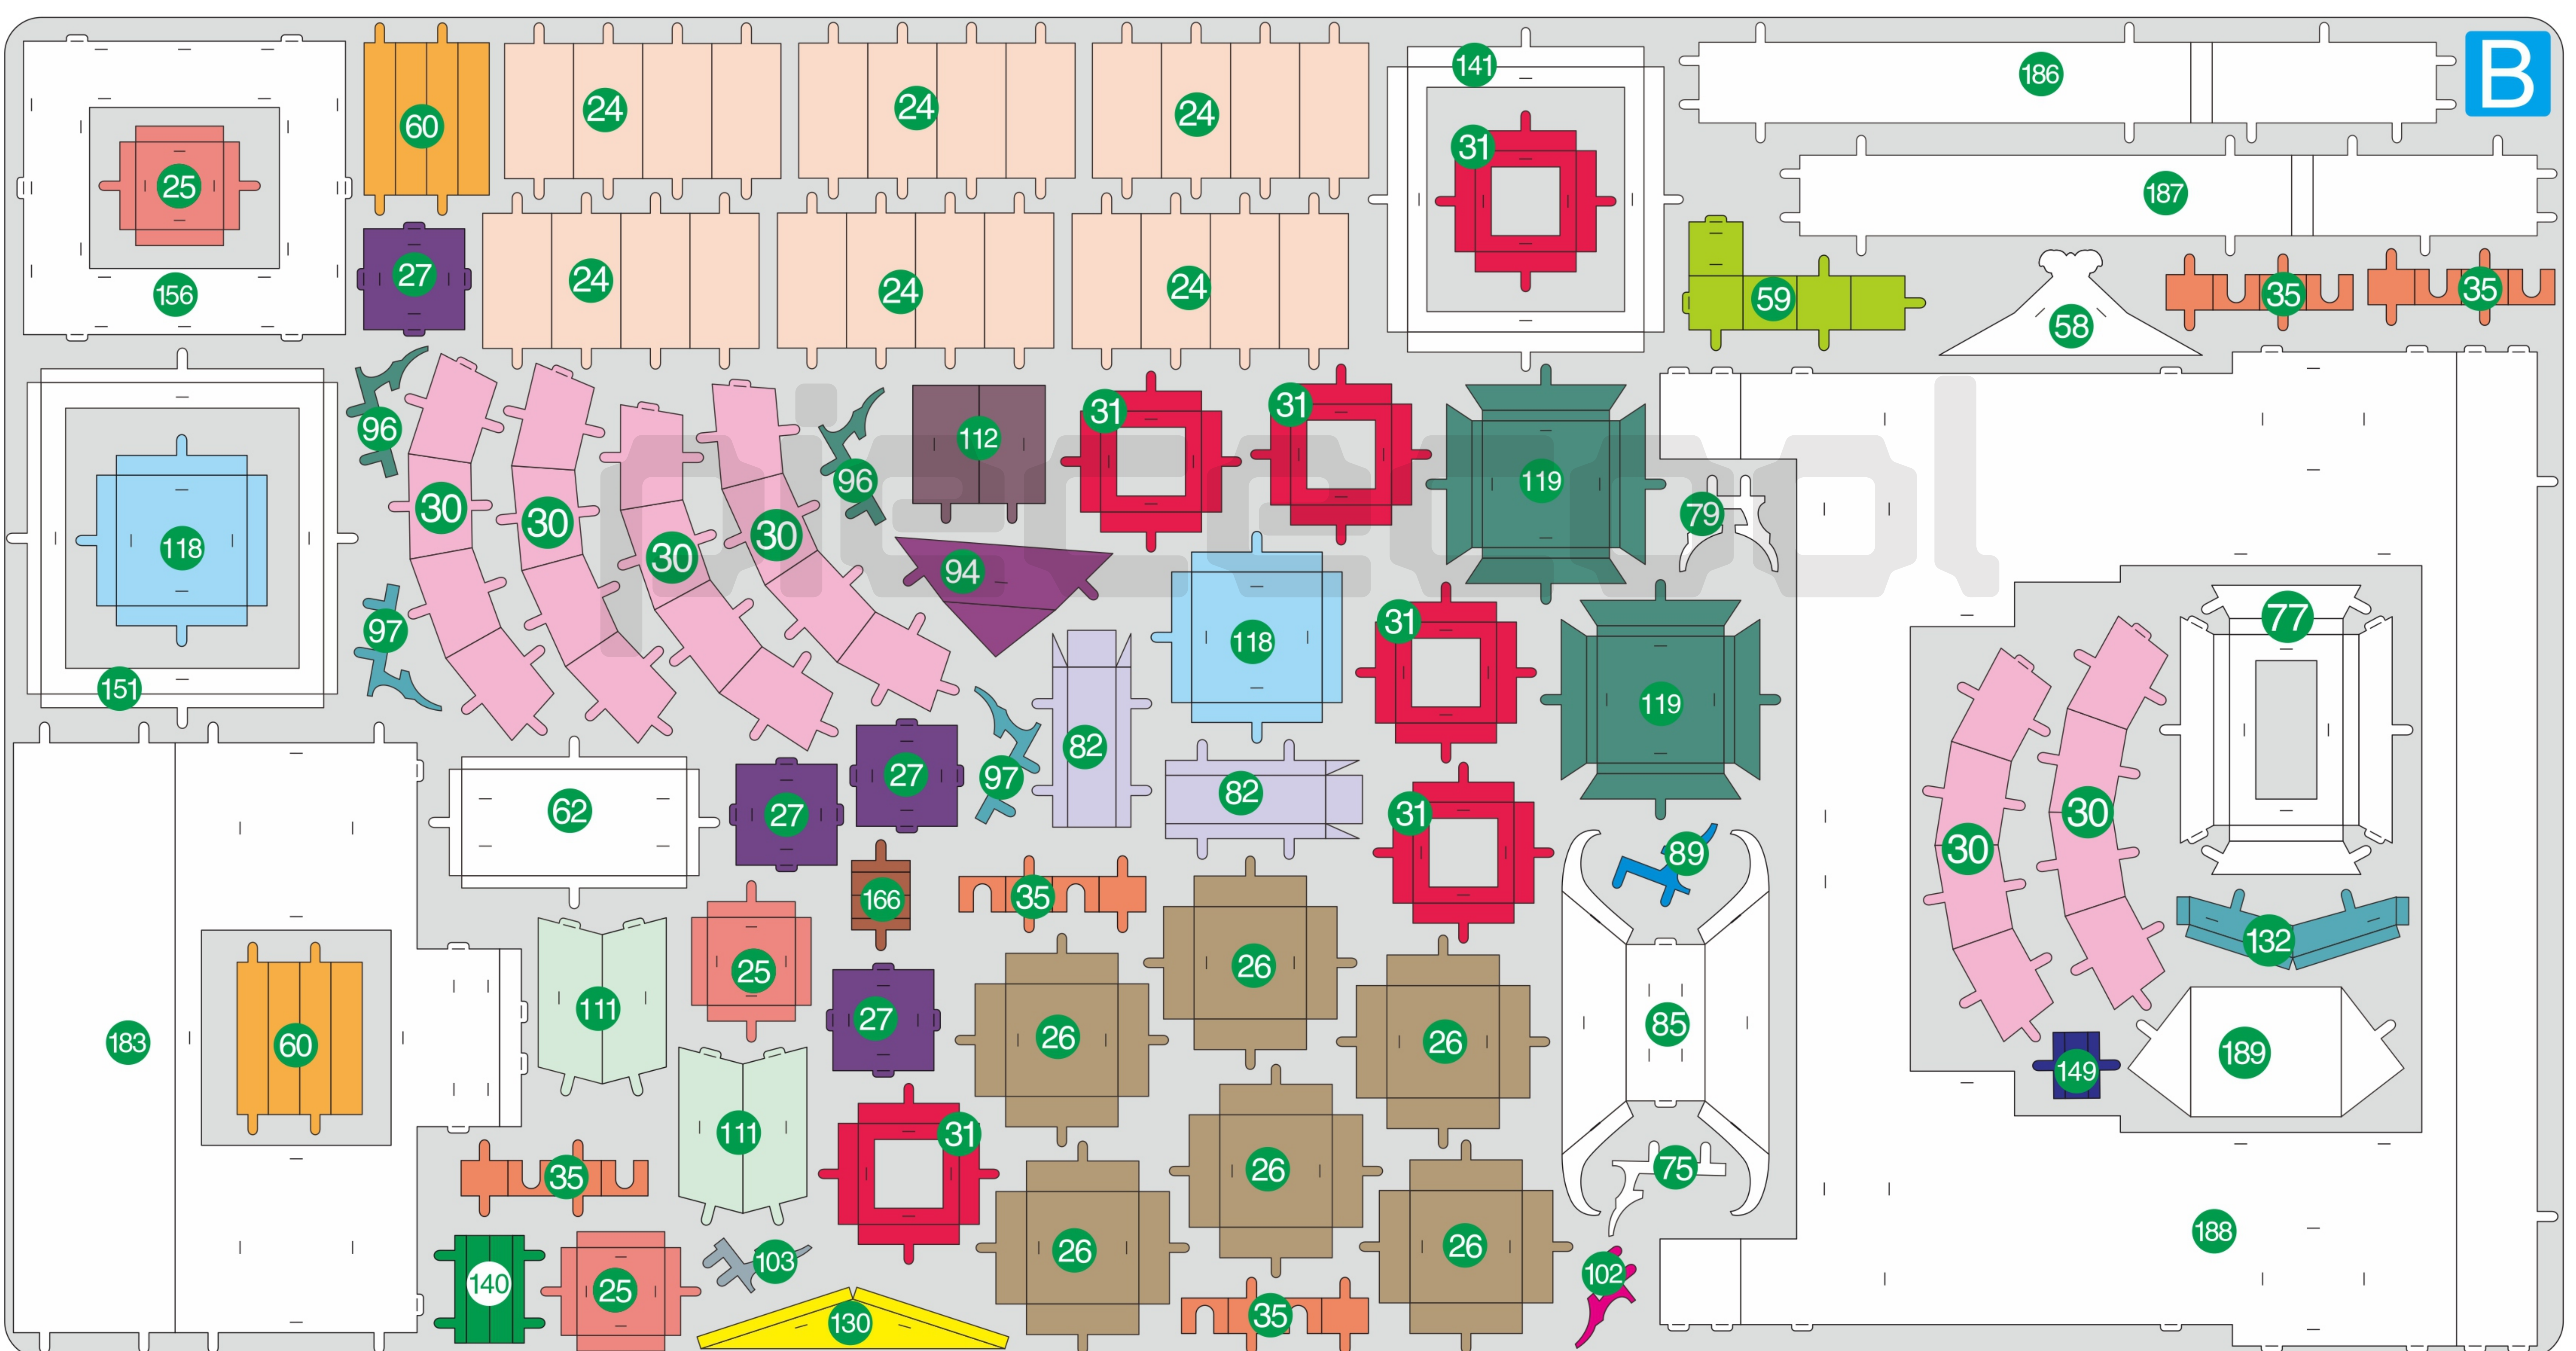

SKY ROYAL PALACE  
HP308

piececool