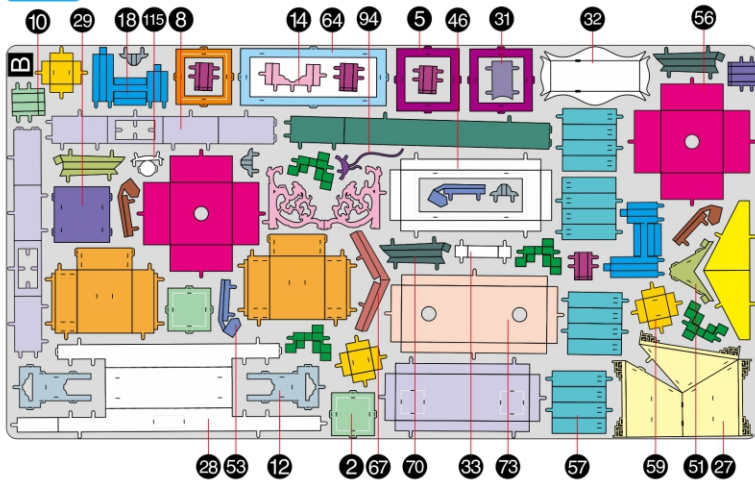

piececool

DRAGON GATE CARPS HP153

Metal Sheet + Parts Package Sketch Map

© Wist Plastic & Metal Technology Limited. All rights reserved.
CP-PART-HP153#-A1-20210421

A

Metal Sheet

B

Metal Sheet

C

Metal Sheet

D

Metal Sheet

E

Metal Sheet

F

Accessory package