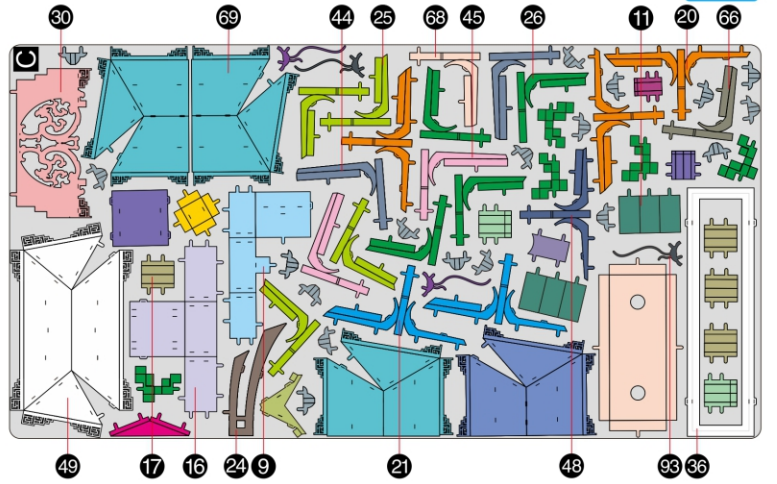

piececool

DRAGON GATE CARPS HP153

Metal Sheet + Parts Package Sketch Map

© Wist Plastic & Metal Technology Limited. All rights reserved.
CP-PART-HP153#-A1-20210421

A

Metal Sheet

B

Metal Sheet

C

Metal Sheet

D

Metal Sheet

E

Metal Sheet

F

Accessory package