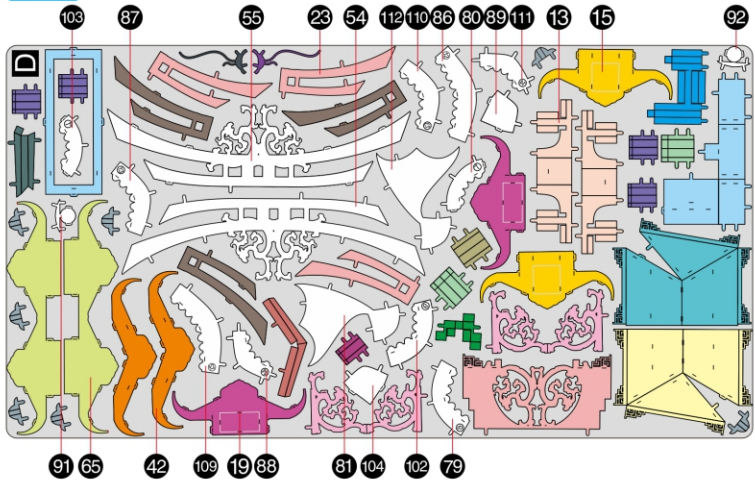

piececool

DRAGON GATE CARPS HP153

Metal Sheet + Parts Package Sketch Map

© Wist Plastic & Metal Technology Limited. All rights reserved.
CP-PART-HP153#-A1-20210421

A

Metal Sheet

B

Metal Sheet

C

Metal Sheet

D

Metal Sheet

E

Metal Sheet

F

Accessory package