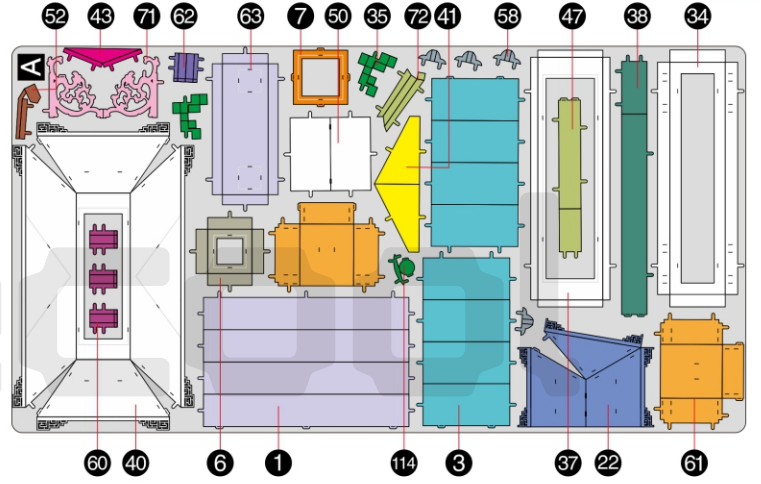

piececool

DRAGON GATE CARPS HP153

Metal Sheet + Parts Package Sketch Map

© Wist Plastic & Metal Technology Limited. All rights reserved.
CP-PART-HP153#-A1-20210421

A

Metal Sheet

B

Metal Sheet

C

Metal Sheet

D

Metal Sheet

E

Metal Sheet

F

Accessory package