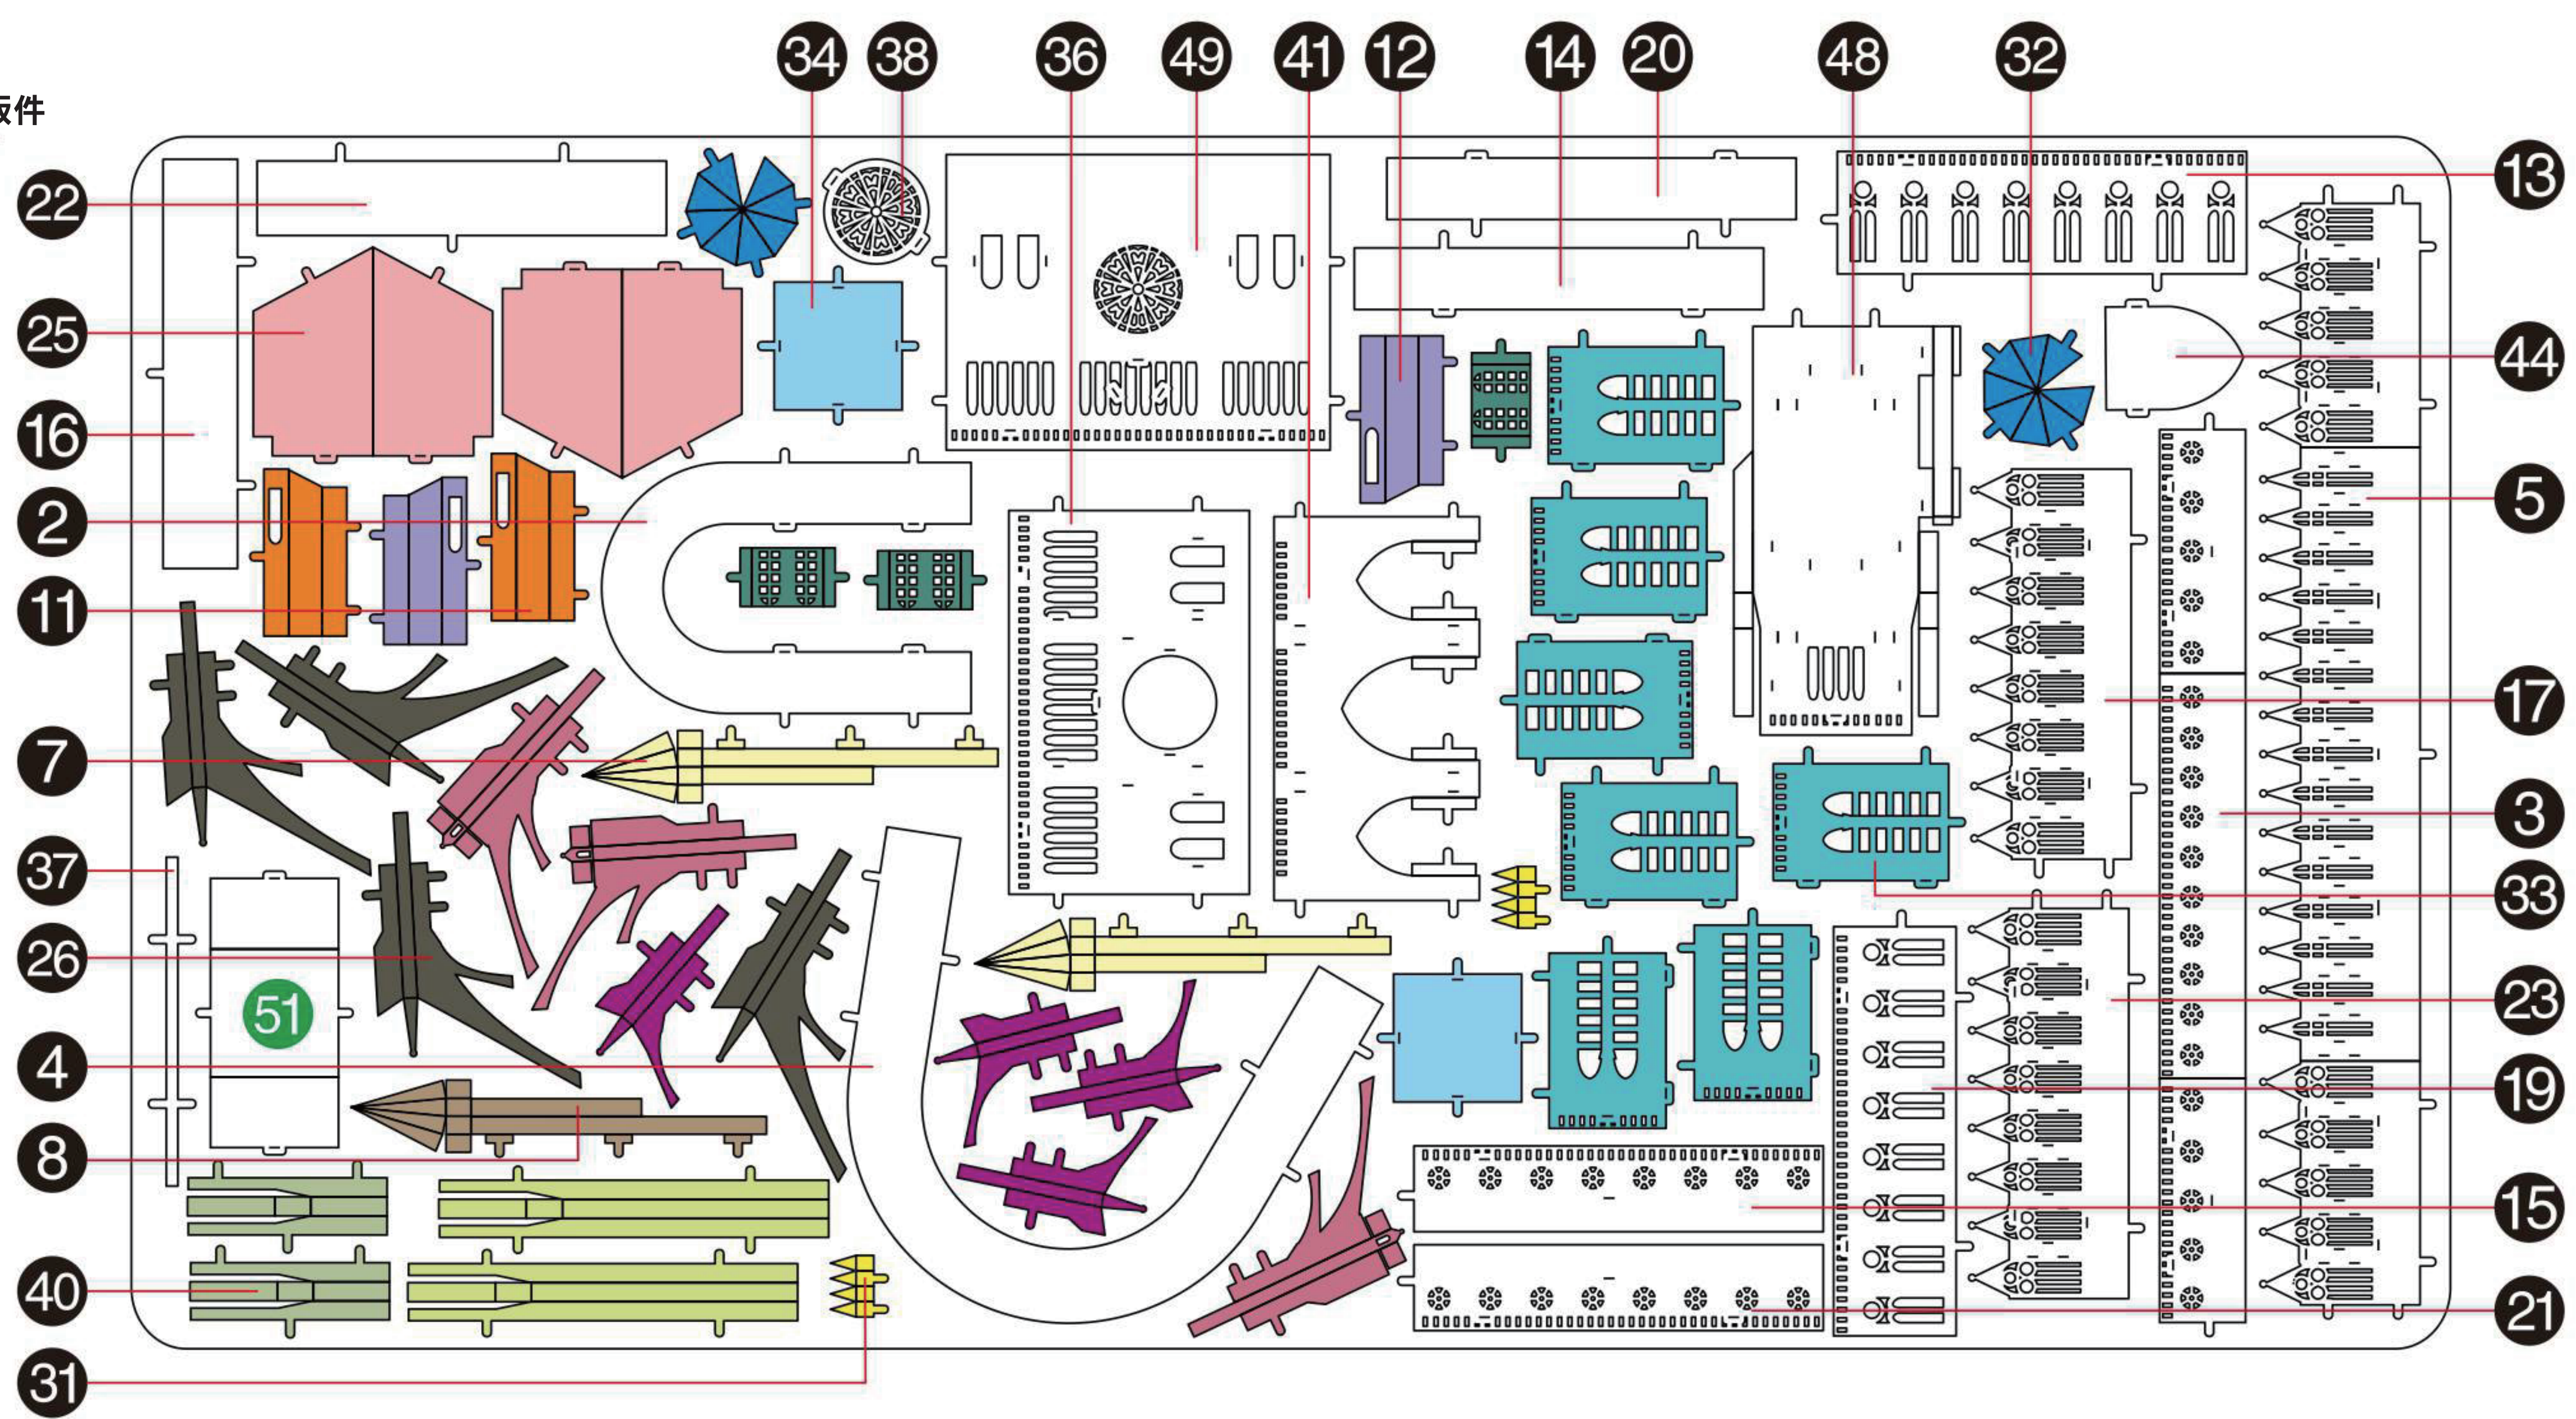

## NOTRE DAME CATHEDRAL PARIS 巴黎聖母院(小) HP016

Metal Sheet / 金屬板板件 Sketch Map / 示意圖

© WIST PLASTIC & METAL TECHNOLOGY LIMITED. ALL RIGHTS RESERVED.

CP-PART-HP016#-A2-20210105

Metal sheet / 金屬板板件

A

Metal sheet / 金屬板板件